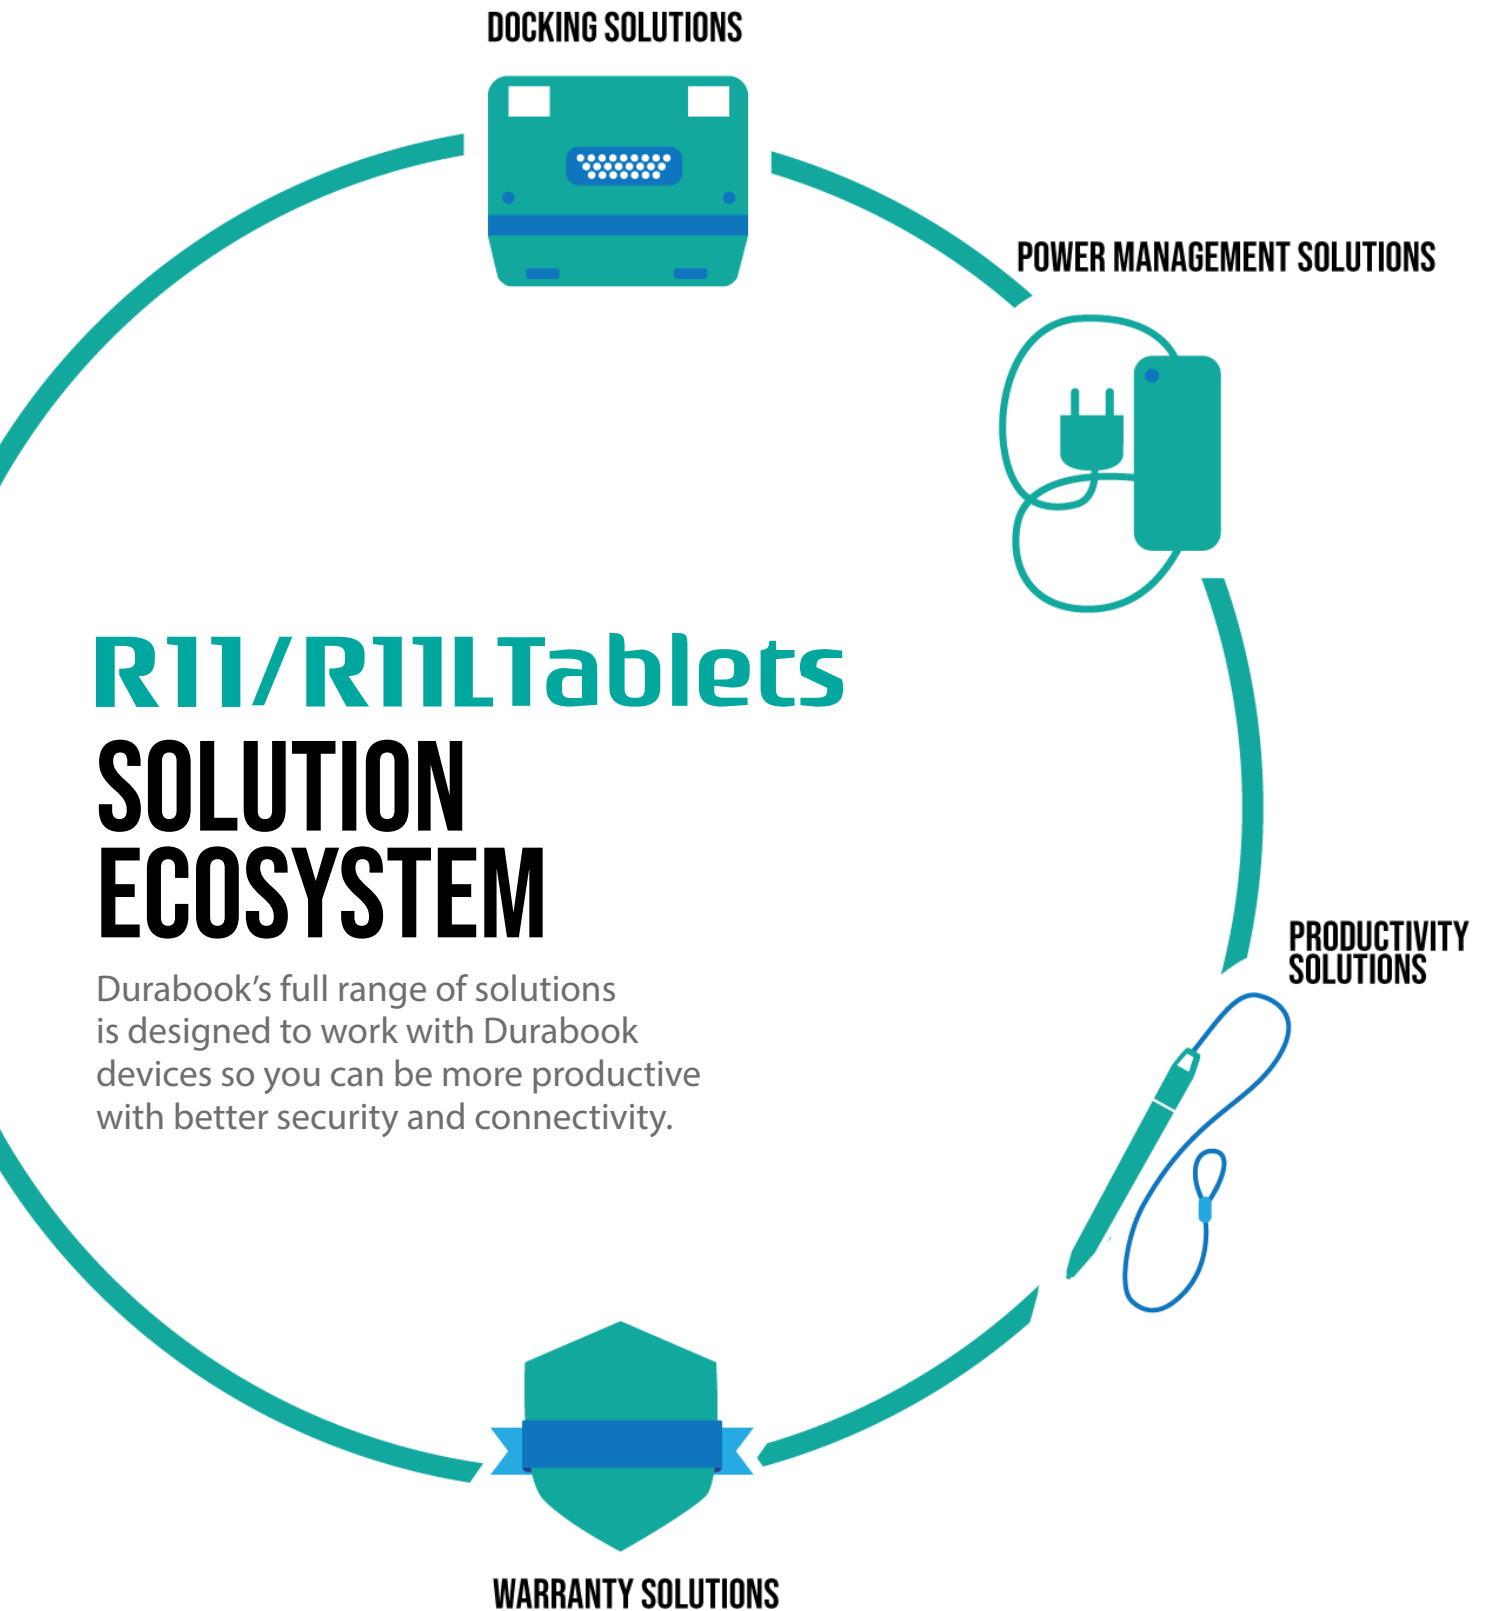

R11/R11L TABLETS SOLUTION ECOSYSTEM

All accessories in the guide are fully tested in-house and in the Durabook factory by Durabook Engineers.