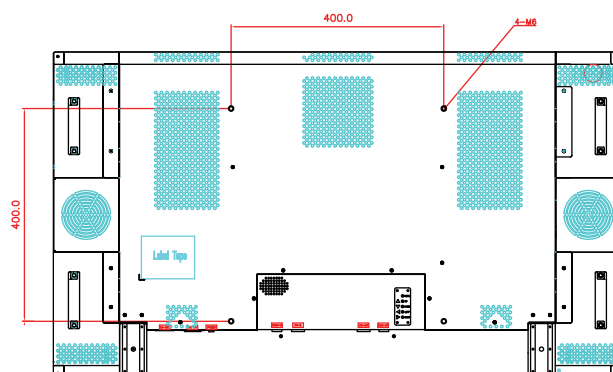

POWER

Power Supply	Internal
Rated Voltage	100 V ~ 240 V, 50 Hz / 60 Hz
Power On Mode	280 W (typ), 390 W (max)
Power Saving Mode	< 1 W
AC Out	< 100 W

MECHANICAL SPECS

Bezel Width (T/B/L/R)	9.9 / 9.9 / 9.9 / 9.9 mm
Cabinet Color	Black
Monitor Dimension (LxHxD, w/o stand)	1069 x 613 x 90 mm
Monitor Weight (set/package)	32 kg / 36 kg
VESA Mounting (dimension)	400 x 400 mm
Orientation	Portrait / Landscape

USER INTERFACE

Language	English
Daisy Chain	DVI, RS-232
Proof of Image Retention	Yes
Dimming Control (DCR)	Yes
Built-in Video Wall Support	Up to 15x15
ID Setting for Daisy Chain	Yes
On/Off Scheduling	Yes
Ambient Light Sensor	Yes
Total Turn-on time	Yes
Internal Temperature Sensor	Yes
Network Control	RS-232, RJ45
OSD Menu Rotation	Yes
Carrying Handles	Yes

I/O PORTS

DVI-D	In (x1): 640x480, 720x480, 800x600, 1024x768, 1280x720, 1280x768, 1360x768, 1920x1080, Out (x1)
RS-232	In (x1), Out (x1)
RJ-45	In (x1)

ACCESSORIES

Remote Control	Yes
Users Guide / Driver CD-ROM	Yes
Video Cable	DVI
Power Cable	Yes
RJ-45 Cable	Yes

ENVIRONMENT

Operating Temperature	0° C ~ 45° C
Storage Temperature	-20° C ~ 60° C
Humidity	10% ~ 80% RH Non-condensing

CERTIFICATION

CE / FCC / ROHS	

All specifications subject to change without notice.

For More Information, Contact DynaScan:

Tel: +1 949-421-0348, +1 866-508-4848

Email: info@dynascanusa.com

Online: www.dynascanusa.com