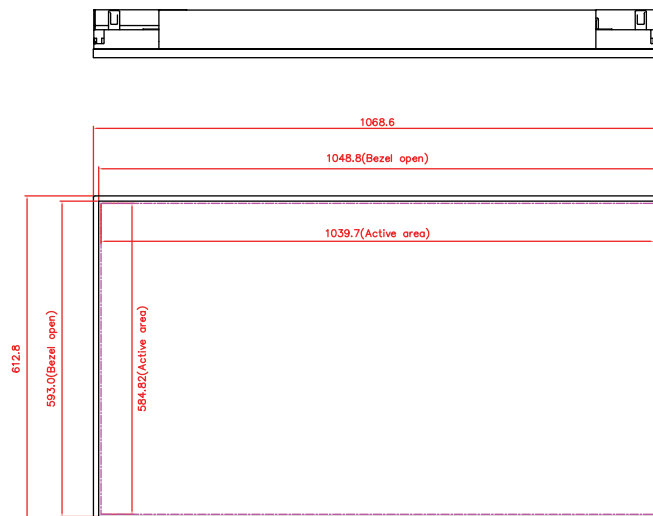

POWER

Power Supply	Internal
Rated Voltage	100 V ~ 240 V, 50 Hz / 60 Hz
Power On Mode	280 W (typ), 390 W (max)
Power Saving Mode	< 1 W
AC Out	< 100 W

MECHANICAL SPECS

Bezel Width (T/B/L/R)	9.9 / 9.9 / 9.9 / 9.9 mm
Cabinet Color	Black
Monitor Dimension (LxHxD, w/o stand)	1069 x 613 x 90 mm
Monitor Weight (set/package)	32 kg / 36 kg
VESA Mounting (dimension)	400 x 400 mm
Orientation	Portrait / Landscape

USER INTERFACE

Language	English
Daisy Chain	DVI, RS-232
Proof of Image Retention	Yes
Dimming Control (DCR)	Yes
Built-in Video Wall Support	Up to 15x15
ID Setting for Daisy Chain	Yes
On/Off Scheduling	Yes
Ambient Light Sensor	Yes
Total Turn-on time	Yes
Internal Temperature Sensor	Yes
Network Control	RS-232, RJ45
OSD Menu Rotation	Yes
Carrying Handles	Yes

I/O PORTS

DVI-D	In (x1): 640x480, 720x480, 800x600, 1024x768, 1280x720, 1280x768, 1360x768, 1920x1080, Out (x1)
RS-232	In (x1), Out (x1)
RJ-45	In (x1)

ACCESSORIES

Remote Control	Yes
Users Guide / Driver CD-ROM	Yes
Video Cable	DVI
Power Cable	Yes
RJ-45 Cable	Yes

ENVIRONMENT

Operating Temperature	0° C ~ 45° C
Storage Temperature	-20° C ~ 60° C
Humidity	10% ~ 80% RH Non-condensing

CERTIFICATION

CE / FCC / ROHS	

All specifications subject to change without notice.

For More Information, Contact DynaScan:

Tel: +1 949-421-0348, +1 866-508-4848

Email: info@dynascanusa.com

Online: www.dynascanusa.com