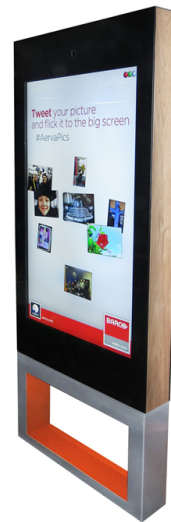

LCD72ox

72-inch outdoor LCD-based advertisement kiosk

Available as single- or double-sided display for both floor- and wall-mounted setups, the LCD72ox is designed for retail and advertising market. It is perfectly suited for installation in airports, railway stations, shopping malls and other points of sale (such as gas stations), as well as for outdoor advertising.

Interactive audience engagement options

What's more, it comes with a fleet of options that allow for audience interaction: touch technology, cameras for audience measurement and gesture control, NFC, WiFi and Bluetooth. Thanks to these features and through the display's compatibility with social media and mobile devices, you can maximize your audience reach with unlimited flexibility and creativity.

Fully customizable

Next to being fully configurable on a system level, its look and feel is also customizable. Featuring a smart concept of changeable skins – based on a standard core – the kiosks can easily be tailored to reflect your customer's brand image. By communicating messages in an attractive, interactive and reliable way, the Barco LCD kiosks lengthen people's dwell time and allow you to maximize the impact of your out-of-home campaigns.

BARCO

Visibly yours

Product specifications**LCD72ox**

Panel size	72 inch
Panel type	IPS
Resolution	1,920 x 1,080
Brightness	2,000 cd/sqm
Viewing angle	Horizontal: 178° / Vertical: 178°
Dimensions (HxWxD)	2,847 x 1,121 x 287 mm (incl. floor mount)
Weight	360 kg
Operational temperature	-20°/+50°C
IP rating	IP65/54
Power consumption	820 Watt typical
Options	<ul style="list-style-type: none">■ Digital signage players: Barco DISplayer3 eco or other■ Communication: LAN, WiFi, 3G/4G■ Interactivity: camera / touch / NFC / Bluetooth / iBeacon■ Mount: floor / wall mount■ Sides: single / double■ Monitoring: I-Guard