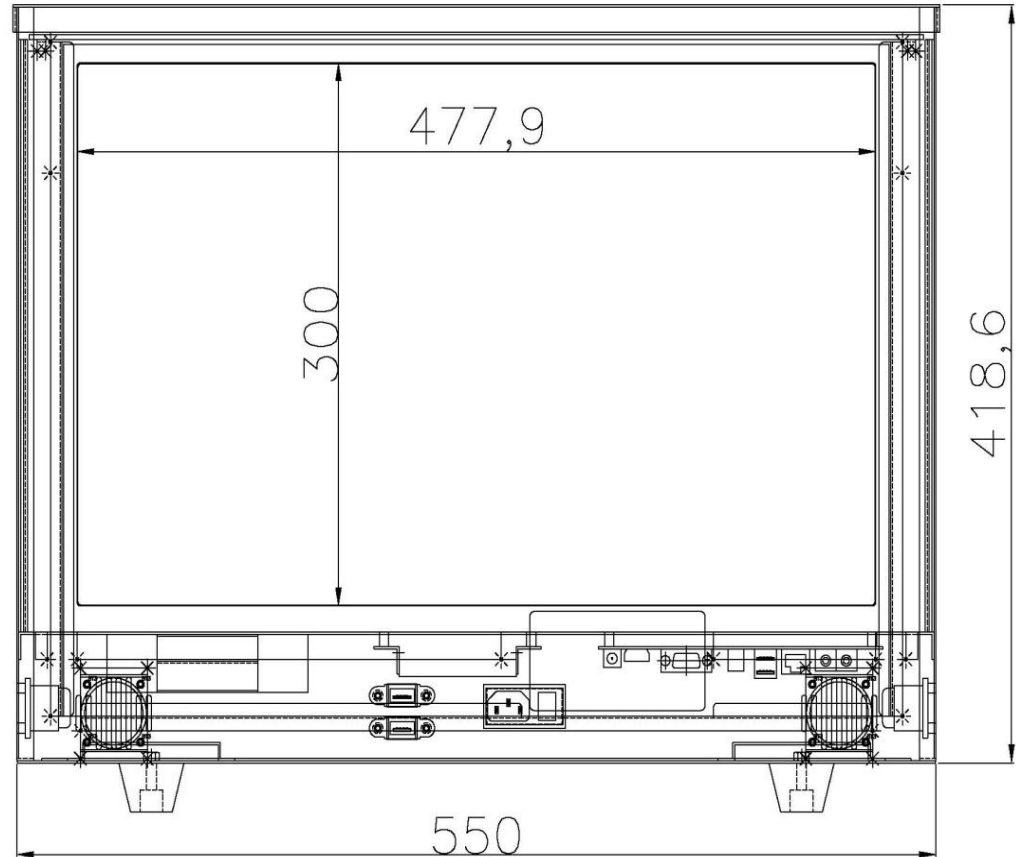

1. ORION Transparent LCD

1.2 Drawing