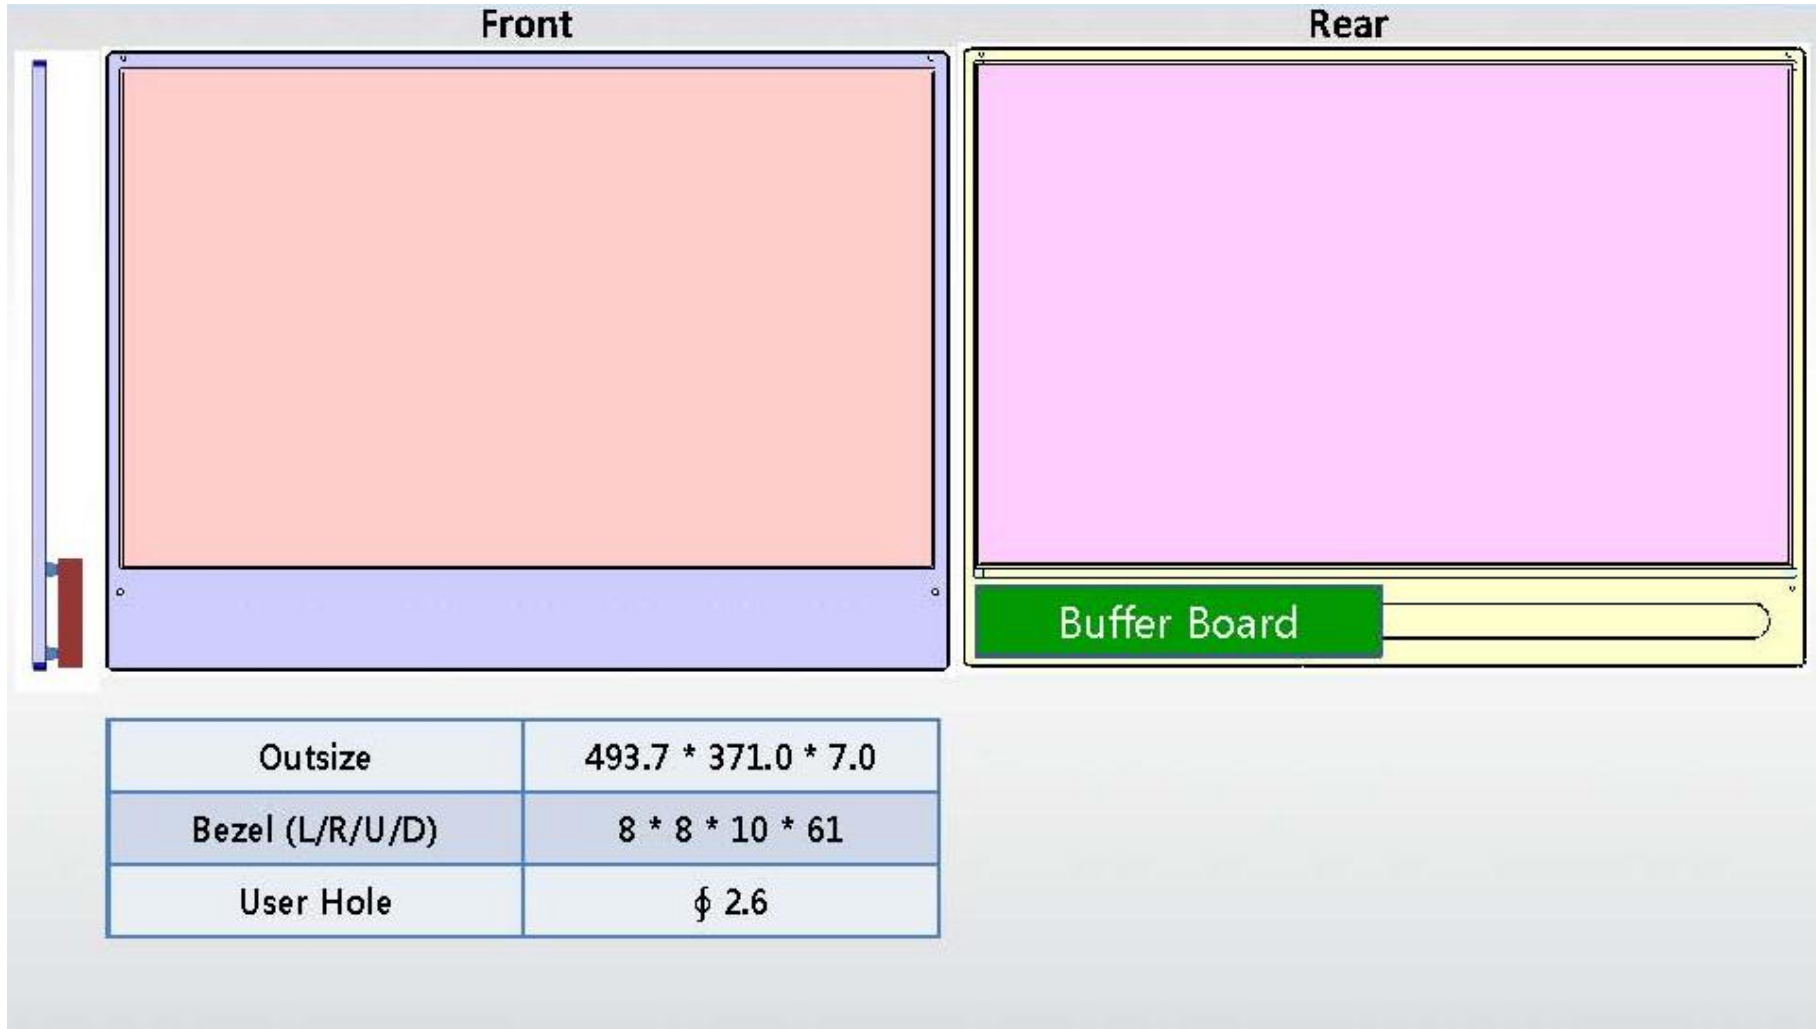

1. ORION Transparent LCD

1.3 Panel Outline