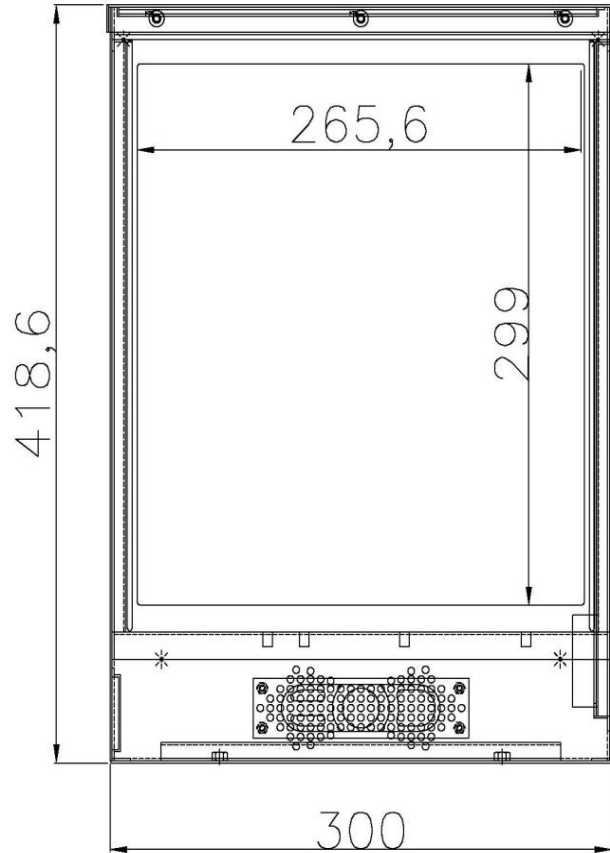

1. ORION Transparent LCD

1.2 Drawing