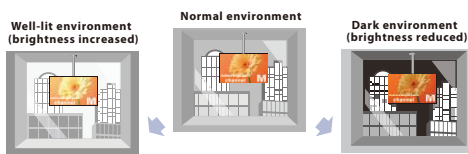

A simple dual-touch overlay cover can be attached to Mitsubishi's slim bezel 42" 52" and 65" LCD screens.

Brighter display solutions

LCD features and benefits:

- High Brightness & Contrast
- Fast response times
- Landscape & portrait format options
- Low screen glare
- Longer display life - 24/7 use
- Picture in picture
- Scheduling capability
- CAT-5 capability

Programmable Scheduling Function

Up to seven different scheduled intervals can be programmed according to time, day of week and input port. Additionally, content from different sources can be scheduled for specific displays within the same installation. Increased panel service life and energy savings are also possible through a well-planned schedule in which displays are turned off when not required.

Multi-level Screensaver Function

To reduce image persistence and maximise panel service life in demanding signage applications, all models are equipped with a four-level screensaver function. Each level can be set to meet specific application requirements.