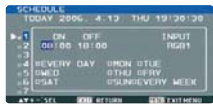

Mounting Image >
'Overlay mounting'

Auto Brightness Control

Front/Rear sensors - a unique innovation from Mitsubishi Electric MDT Series models are equipped with light sensors, one each installed in the front and rear, for automatic brightness control. Even when used at venues where lighting conditions change continuously, optimum viewing is ensured. An added benefit is that panel service life and energy savings are increased through lower power consumption in darker environments.

Multi-level Screensaver Function

To reduce image persistence and maximise panel service life in demanding signage applications, all models are equipped with a four-level screensaver function. Each level can be set to meet specific application requirements.