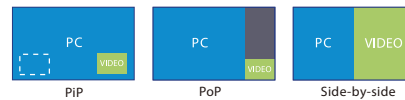

Programmable Scheduling Function

Up to seven different scheduled intervals can be programmed according to time, day of week and input port. Additionally, content from different sources can be scheduled for specific displays within the same installation. Increased panel service life and energy savings are also possible through a well-planned schedule in which displays are turned off when not required.

Multi-level Screensaver Function

To reduce image persistence and maximise panel service life in demanding signage applications, all models are equipped with a four-level screensaver function. Each level can be set to meet specific application requirements.

- Gamma mode: Optimises the gamma curve
- Cooling fan mode: Fan operates continuously rather than automatically activating when internal temperature reaches the pre-designated limit
- Brightness mode: Adjustment of display brightness
- Motion mode: Images can be slightly shifted in four directions according to user-specified time intervals

PiP, PoP and Side-by-side

Picture-in-Picture and Picture-out-of-Picture modes are provided, enabling content from a video input source to be displayed in window format while displaying the main image from the computer input source or vice versa. The MDT series is equipped with a side-by-side mode, an ideal feature for broadcasting and video-conferencing applications.