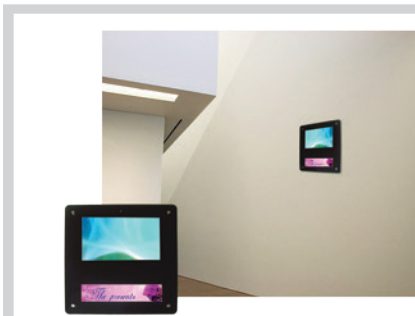

Outdoor KIOSK

21.6" Wall Type

21.6" Stand Glass Type

21.6" Stand Metal Type

- Outdoor KIOSK (Small Size)

Model		OLS - 216WCH - Wall type	OLS - 216ACH - Stand Glass type	OLS - 216BCH - Stand Metal type
Display Panel	Panel Technology	TFT LCD / LED Backlight		
	Screen Size (inch / cm)	21.6" / 54.864		
	Number of Pixels	1366 x 768 (WXGA)		
	Aspect Ratio	16 : 9		
	Display Colors	16.7 Mil		
	Brightness (cd/m)(typ)	1200		
	Contrast Ratio	800 : 1		
	Response Time (ms, GTG)	5		
	Viewing Angle (H/W)	170° / 160°		
	Life Time	50,000 h		
Housing		Front Acryl and Outdoor Metal	Front Glass and Outdoor Metal	Outdoor Metal
Functions	Player Board	Max Movie Resolution	1080p	
		Movie Format	DivX3, DivX4, DivX5 (.avi), XviD (.avi) Mpeg-1, Mpeg-2, Mpeg-4 A license for DivX / Mpeg-4 decoder is required	
		Music	Mpeg-2, Mpeg-1 later2, MP3, WMA	
		Image	JPG (Max 5120 x 3840)	
		Network Function	Yes	
		Storage	CF 4G	
	Sound	Contents Update	By USB or Network Server Scheduler	
Power	Power Requirement	Speaker (ready)	Left / Right (7W x 2)	
		Input Voltage	100V ~ 240V	
	Auto Power Control	Consumption / Operating (typ)(W)	67	69
Outdoor Function	IP	Consumption / Standby (typ)(W)	Under 1W	
			Yes (RTC Function)	
Feature	LED Light Panel	Yes		
	Protect heat film	Yes		
Environmental Conditions	Temperature / Humidity	-5° - 38° / 10% - 90%		
OSD Languages		English		
Accessories		Power Code, Remocon (Stand, Wall mount Option)		