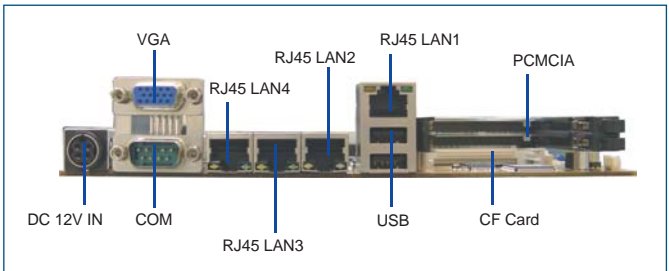

Back Panel (CV763A)