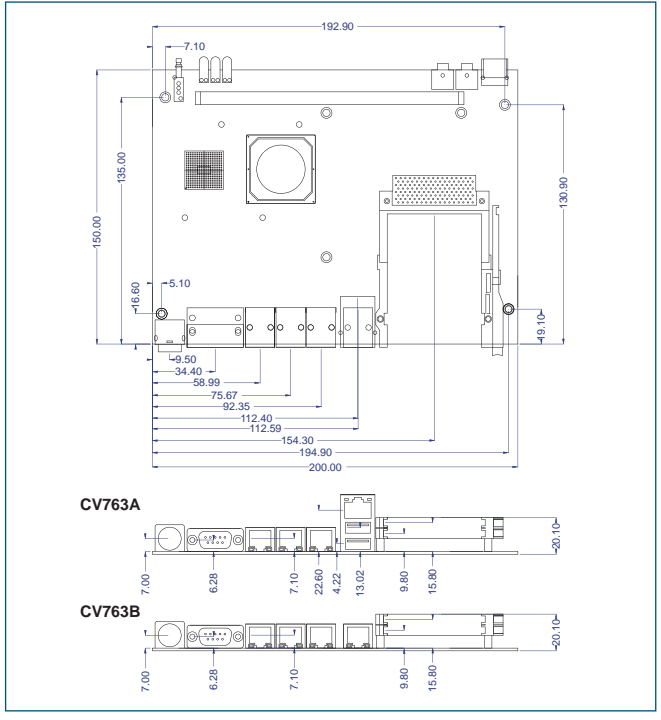

## CV763A / CV763B Series

Application  
Network Appliances for Firewall, VPN, and Server.

### Specifications

- . CPU type: VIA V4 Eden / ULV or C7 Nano-BGA2 400 pin L1 128 KB, L2 128 KB on die
- . Front Side Bus: 400 / 533 MHz
- . MB Chipset: VIA CN700 + VT8237R Plus
- . Graphics: Integrated with VIA CN700
- . Memory: Shared system memory up to 64 MB
- . IDE: 1 x DDR II SDRAM ( max. 1GB )
- . IDE: Ultra DMA-133 / 100 / 66, 1 x 40 pin 2.54mm, 1 x 44 pin 2.0mm CF Card Type II for ATA interface
- . SATA: 1 x SATA port
- . Audio: AC-Link for Audio CODEC, AC'97 2.1
- . LAN: 4 x Realtek 10 / 100 Mbps ( optional Realtek / Intel Gigabit )
- . IO function: Intel 82541PI or Realtek RLT8100C / RLT8110SB LAN Chip
- . IO function: 1 x RS232
- . IO function: IrDA 1.0 / ASKIR protocol
- . IO function: PS/2 keyboard & mouse
- . USB: 8 x USB 2.0 ( 3 external + 5 internal )
- . PCMCIA: 2 x sockets for Cardbus ( Card-32 ) & 16-bit Card
- . TV-Out (option): Supports all NTSC & PAL formats. Resolution : 1024 x 768
- . DIO/WDT (option): Hardware digital Input & Output, 4 x DI / 4 x DO
- . Expand interface: Hardware Watch Dog Timer, 0~255 sec programmable
- . Expand interface: 1 x Mini PCI socket, 1 x PCI gold finger
- . Power: On board DC +12V ± 5% convert to +3.3V / +5V / +12V for system
- . Dimension: 200 x 150 mm
- . Operation Temp.: 0 ~ 60 °C
- . Operation Humidity: 5~95% @ 60 °C, non-condensing

### Dimension