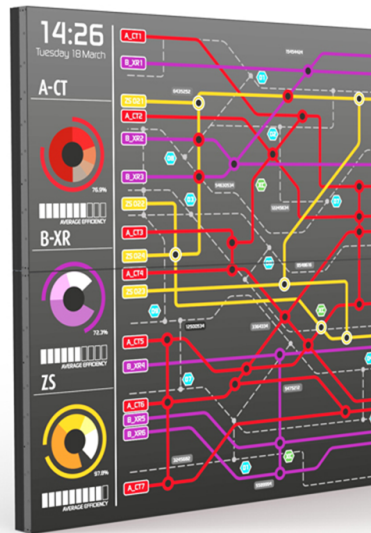

OverView OVD-4621

46" near-seamless LCD video wall for high-end applications

Barco's OverView OVD-4621 is a high-performance, high brightness (700 cd/m² typical) 46" LCD-panel, dedicated for use in tiled video wall applications. With a narrow bezel of 3.5 mm (0.14"), excellent colors and contrast, and a wide viewing angle, the OverView OVD-4621 takes the visual performance of LCD video walls in high-end control rooms to a new level. Boasting very high brightness levels, the OverView OVD-4621 remains clearly readable whatever the room's lighting conditions.

Saving costs with automatic color and brightness calibration

All the different screens in a tiled LCD video wall need to be perfectly balanced in terms of colors and brightness, so regular calibration is essential. As the first and only manufacturer, Barco now introduces its SenseX automatic color and brightness calibration system, that lets you calibrate the complete wall within minutes, without any external sensor or manual intervention.

BARCO

Visibly yours

OverView OVD-4621

46" near-seamless LCD video wall for high-end applications

Integrated streaming, cropping and scaling capabilities

The OverView OVD-4621 features integrated processors that allow network streaming, cropping and scaling, without the need for an external controller or player. Just connect the screens to the network, configure the settings and let the content play. This is extremely useful in basic control rooms where the full operation (e.g. camera surveillance) can now be done without a player or controller.

Available as Instant VideoWall bundle

Barco also offers complete packages, containing four, six or eight OverView OVD-4621 displays to create a 2x2, 3x2 or 4x2 video wall respectively, complete with wall mounts and cables. Optionally, you can bundle it with a controller, and software. In this way, you have your completely configured video wall solution in one package.