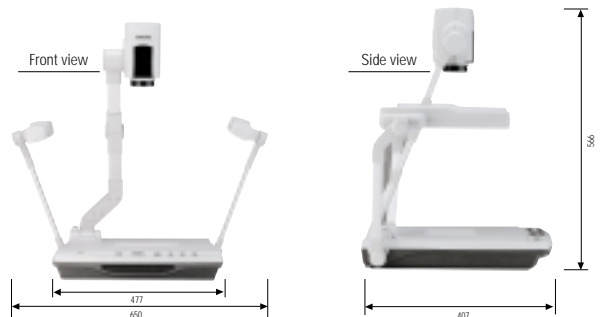

Dimension

Option

BAG-950
deluxe carrying case
(Included for SDP-950DXA)

www.samsungpresenter.com

Design and specifications are subject to change without notice.

■ DISTRIBUTED BY

SAMSUNG TECHWIN CO., LTD.
145-3, Sangdaewon 1-dong, Jungwon-gu,
Seongnam-si, Gyeonggi-do 462-703, Korea
Tel : +82-31-740-8137 ~ 8141 Fax : +82-31-740-8145

SAMSUNG OPTO-ELECTRONICS AMERICA, INC.
ELECTRONIC IMAGING DIV.
40 Seaview Drive, Secaucus, NJ 07094, U.S.A
Tel : +1-201-902-0347 Fax : +1-201-902-0429

SAMSUNG TECHWIN MOSCOW OFFICE
Korp 14, 37-A, PR-KT, Leningradsky,
Moscow 125167, Russia
Tel : +7-95-258-9296, 9298 Fax : +7-95-258-9297